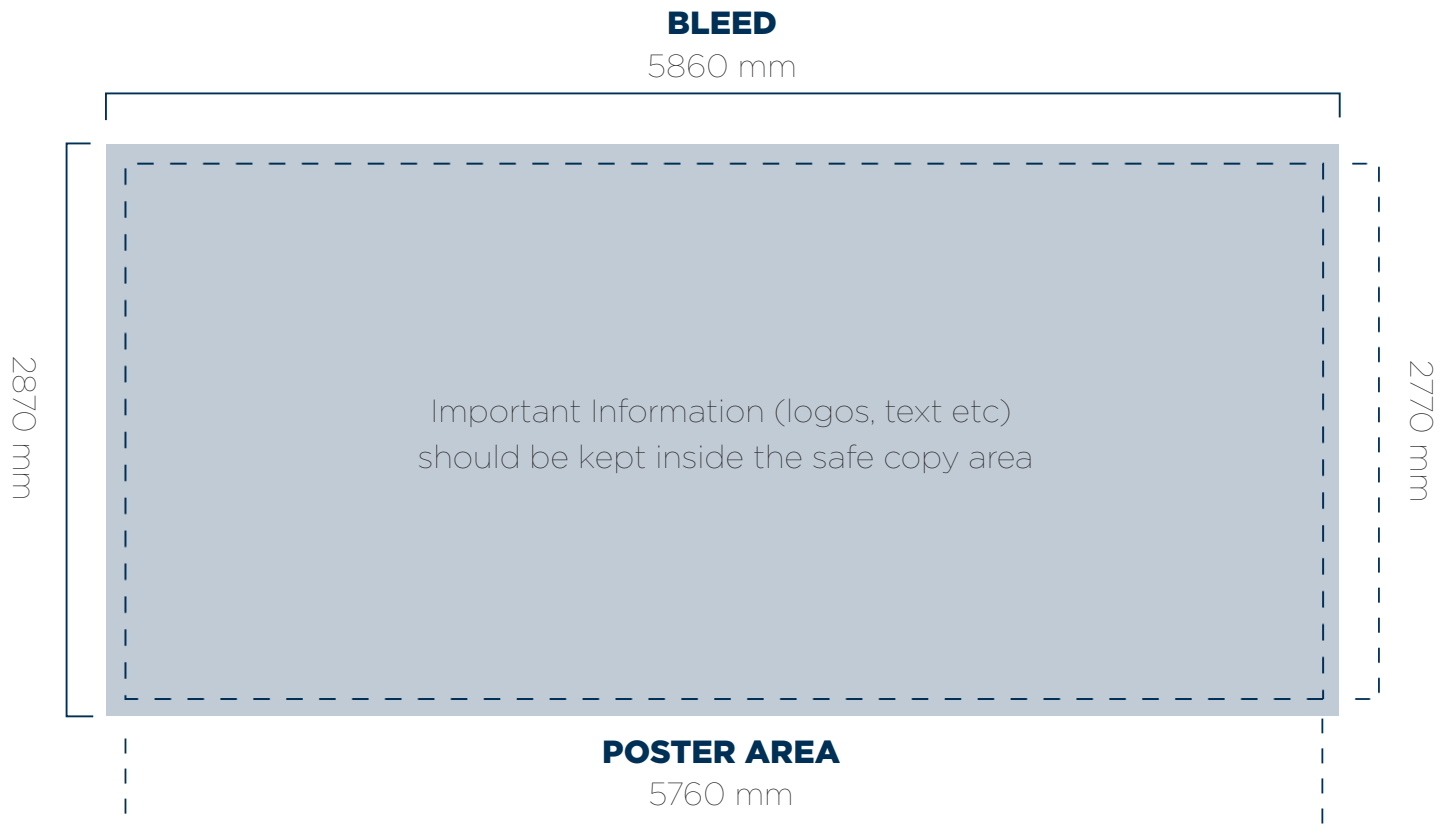

LIGHTBOX

BALALLY

FULL POSTER AREA: 5760mm (w) x 2770mm (h)
BLEED: 50mm on all sides

DESIGN SPECIFICATIONS

576mm (w) x 277mm (h)
Bleed: 5mm on all sides

All images should be at least 300dpi.

High resolution pdfs accepted.

This is designed at a tenth the size of a lightbox and will be scaled up by printer.

MAX. FILE SIZE ACCEPTED UP TO APPROXIMATELY 50MB