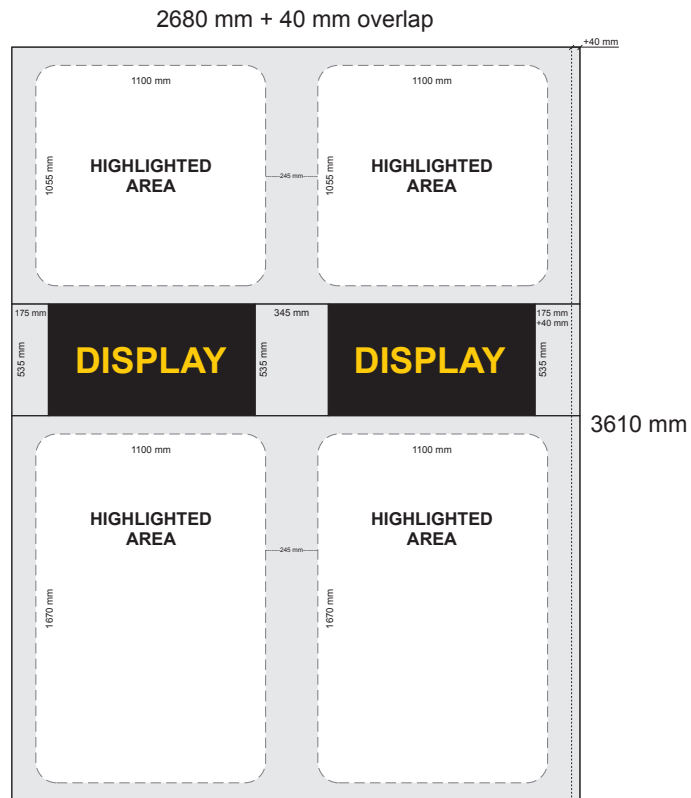

LUAS COLUMN WRAP

scale: 10%

Please note: the white broken line indicates where the artwork will be cut and attached to the perspex on the column. This area is referred to as the safe copy area and placing small copy over this line should be avoided as there is a 10mm lip.

scale: 10%

Please note: the white broken line indicates where the artwork will be cut and attached to the perspex on the column. This area is referred to as the safe copy area and placing small copy over this line should be avoided as there is a 10mm lip.