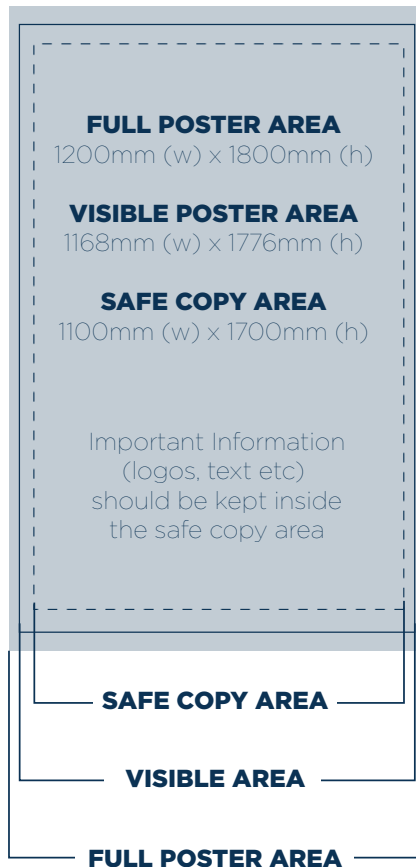

BUS SHELTER

BUS SHELTER

FULL POSTER AREA: 1200mm (w) x 1800mm (h)
SAFE COPY AREA: 1100mm (w) x 1700mm (h)

DESIGN SPECIFICATIONS

600mm (w) x 900mm (h)
Safe Copy Area: 25mm on all sides

All images should be at least 300dpi.
High resolution pdfs accepted.

This is designed at half the size of a Bus Shelter and will be scaled up by printer.