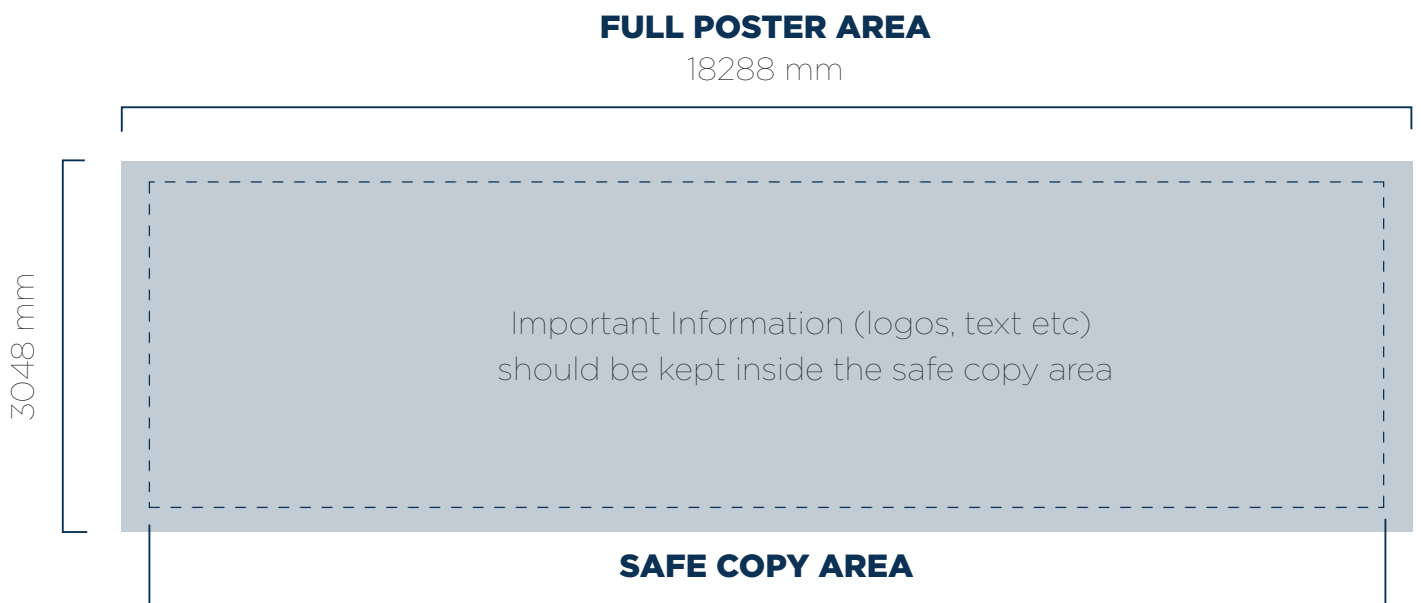

### LARGE FORMAT

#### 144 SHEET

FULL POSTER AREA: 18288mm (w) x 3048mm (h)  
SAFE COPY AREA: 150mm on all sides

#### DESIGN SPECIFICATIONS

1524mm (w) x 254mm (h)  
Safe Copy Area: 12.5mm on all sides

All images should be at least 300dpi.  
High resolution pdfs accepted.

This is designed at a twelfth the size of a 144 Sheet and will be scaled up by printer.