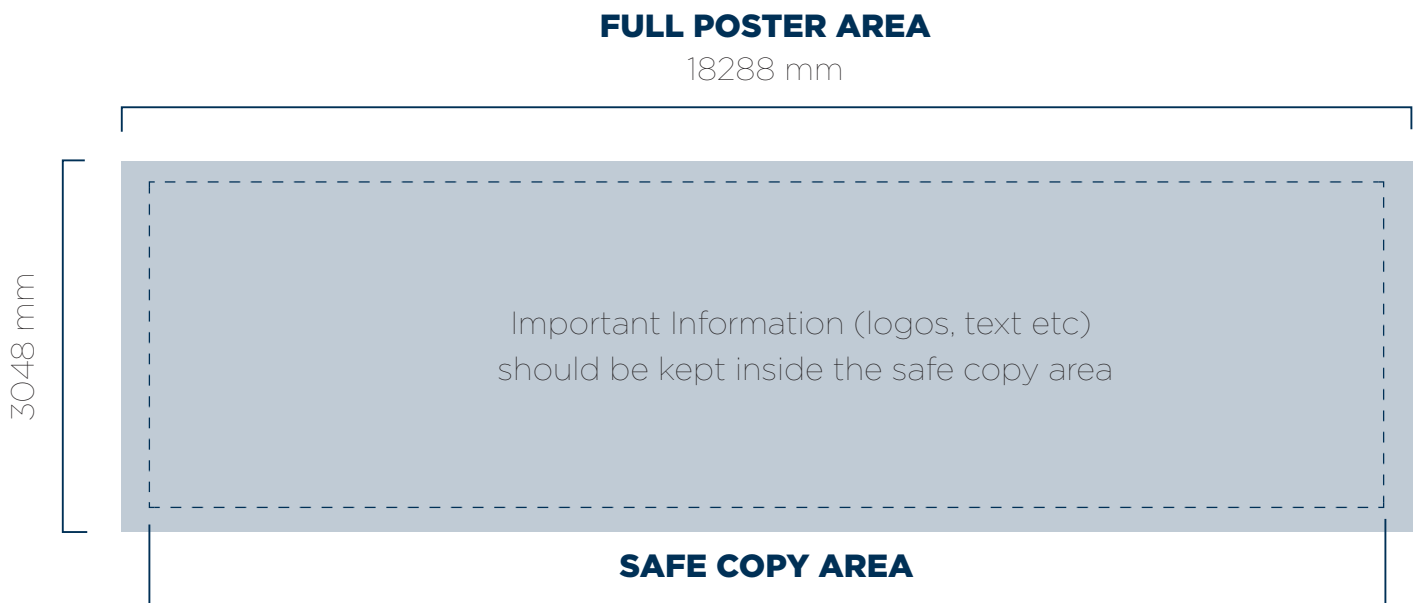

LARGE FORMAT

144 SHEET

FULL POSTER AREA: 18288mm (w) x 3048mm (h)
SAFE COPY AREA: 150mm on all sides

DESIGN SPECIFICATIONS

1524mm (w) x 254mm (h)
Safe Copy Area: 12.5mm on all sides

All images should be at least 300dpi.
High resolution pdfs accepted.
This is designed at a twelfth the size of a 144 Sheet and will be scaled up by printer.

MAX. FILE SIZE ACCEPTED UP TO APPROXIMATELY 50MB