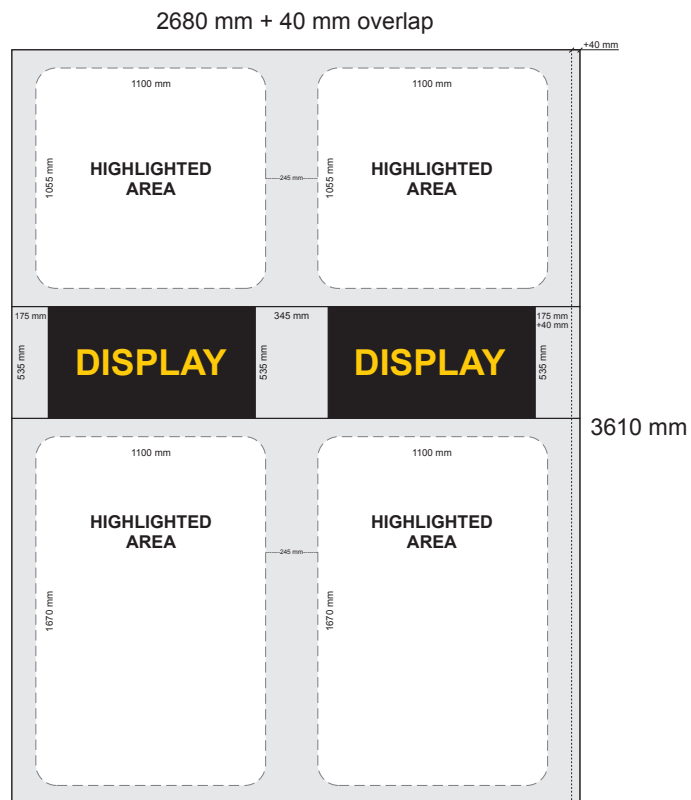

LUAS COLUMN WRAP

scale: 10%

Please note: the white broken line indicates where the artwork will be cut and attached to the perspex on the column. This area is referred to as the safe copy area and placing small copy over this line should be avoided as there is a 10mm lip.

scale: 10%

Please note: the white broken line indicates where the artwork will be cut and attached to the perspex on the column. This area is referred to as the safe copy area and placing small copy over this line should be avoided as there is a 10mm lip.

MAX. FILE SIZE ACCEPTED UP TO APPROXIMATELY 50MB